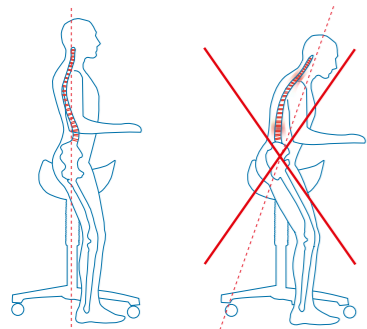

My Score saddle chair; optimum ease of operation

seats to suit!

1 The backrest is anatomically shaped and provides shoulder freedom and good support for your lower back.

2 Ergonomically shaped saddle seat opens the pelvis to improve spinal posture

3 To adjust the seating angle of your saddle seat correctly, pull the lever up and simultaneously bend your upper body slightly forward. The saddle seat will tilt. Make sure that the elevation of your pelvis is such, that this still ensures a correct and healthy back posture.

4 To adjust your saddle seat at the correct height, pull up the gaslift lever. Your saddle seat has the correct height if your feet rest on the ground and your knees are slightly bent.

5 Can be provided with a 'Balance' mechanism which allows small movements of the pelvis, allowing the user to adapt his/her posture. This encourages dynamic sitting which helps to improve core stability.