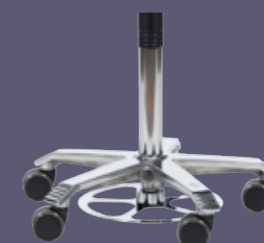

Tip: Foot control

The saddle chairs can be provided with a foot control. This way, the saddle chair can be set on the proper working height with your feet. Very useful if you would like both hands to be free for your work and/or should be sterile, such as surgeons.