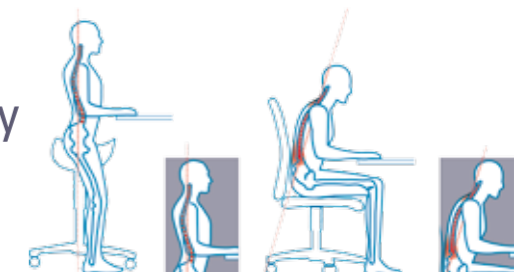

My Score saddle chair; optimum ease of operation

seats to suit!

1 The backrest is anatomically shaped and provides shoulder freedom and good support for your lower back.

2 Ergonomically shaped saddle seat opens the pelvis to improve spinal posture

3 To adjust the seating angle of your saddle seat correctly, pull the lever up and simultaneously bend your upper body slightly forward. The saddle seat will tilt. Make sure that the elevation of your pelvis is such, that this still ensures a correct and healthy back posture.

4 To adjust your saddle seat at the correct height, pull up the gaslift lever. Your saddle seat has the correct height if your feet rest on the ground and your knees are slightly bent.

5 Can be provided with a 'Balance' mechanism which allows small movements of the pelvis, allowing the user to adapt his/her posture. This encourages dynamic sitting which helps to improve core stability.

6 Standard provided with a Ø 54 cm aluminium base and large swivel castors for optimal mobility.

Saddle chairs Jumper and Amazone

- ergonomically shaped saddle seat
- available in a small and wide seat
- can be provided with a "Balance" mechanism (only for models without a backrest)
- seamless upholstery for hygienic workplaces
- new, also available in a nice "Bicolor" upholstery
- large castors for optimal mobility