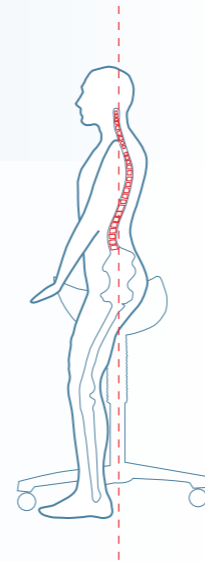

>> Jumper & Amazone

Showpieces of the Score sit-stand range

Leatherette

Available in various leatherette colours that are urine and blood proof (DIN 32763). Easy to clean with a damp cloth.

Polyurethane (PU)

>> Jumper PU

Eminently suitable in a demanding environment.

- PU seat
- adjustable sitting angle
- height range c. 64-90 cm
- work surface height c. 80-100 cm

New AMAZONE with narrower seat

Jumper Amazone

>> Jumper Stainless Steel

For work environments where hygiene requirements are strict

- PU seat
- unique waterproof gaslift
- base stainless steel 304
- adjustable sitting angle
- height range c. 64-90 cm
- work surface height c. 80-100 cm

Healthy sitting posture

The shape of the saddle seat ensures that the pelvis tilts into the right position. This promotes the natural S curve of the spinal column. Your posture will be both more comfortable and more healthy!